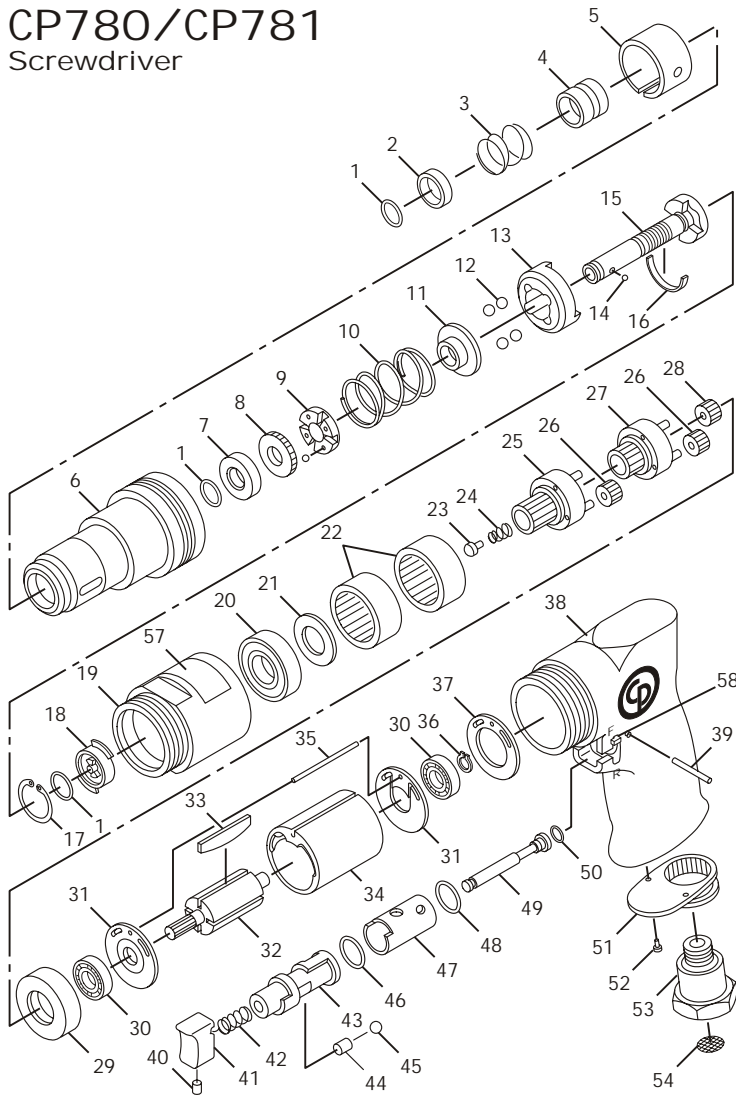

CP780/CP781 Screwdriver

Index No.	Part No.	Description	No. Req'd.
1	C148855	Ring-Retaining	3
2	C148856	Washer	1
3	C148857	Spring	1
4	C148858	Retainer-Ball	1
5	C148859	Cover-Adjustment	1
6	C148860	Housing-Clutch	1
7	C148861	Spacer	1
8	C148862	Nut-Adjustment	1
9	C148863	Washer	1
10	C148864	Spring (Standard)	1
	C149407	Spring (Hard) (800 RPM)(781)	1
11	C148865	Washer	1
12	C148866	Ball-Steel	4
13	C148867	Carrier-Clutch	1
14	S000821	Ball-Steel .125" dia.	1
15	C148868	Spindle-Cam	1
16	C148869	Wiper	1
17	C148870	Ring-Retaining	1
18	C148871	Dog-Drive	1
19	C148883	Nut-Clamp(800 RPM)(781)	1
	C148872	Nut-Clamp(1800 RPM)	1
20	S014490	Bearing-Ball	1
21	CA146091	Washer	1
22	KF137282	Gear-Internal(800 RPM)(781)	2
	KF137282	Gear-Internal(1800 RPM)	1
23	C148873	Pin-Guide	1
24	C148874	Spring	1
25	C148884	Carrier-Second Reduction (Includes Pins) (800 RPM)(781)	1
	CA146172	Gear-Idler (Includes Bushing) (800 RPM)(781)	6
	KF137281	Gear-Idler (Includes Bushing) (1800 RPM)	3
27	CA146120	Spindle-First Reduction (Includes Pins) (800 RPM)(781)	1
	C148875	Spindle-Output (Includes Pins) (1800 RPM)	1
28	CA146121	Gear-Pinion (800 RPM)(781)	1
29	CA146095	Spacer	1
30	S025101	Bearing-Ball	2
31	CA146096	Plate-Rear End	2
32	CA146097	Rotor	1
33	CA145709	Blade Set-Rotor	5
34	CA146098	Liner	1
35	KF131295	Pin-Liner Dowel	1
36	KF137287	Ring-Retaining	1
37	CA146099	Gasket-Motor	1
38	CA146100	Housing-Motor	1
39	CA146113	Pin-Roll	1
40	CA146101	Screw	1
41	CA146102	Button-Throttle	1
42	CA146103	Throttle-Valve	1
43	CA146104	Lever-Reverse	1
44	CA146105	Cushion-Rubber	1
45	CA146106	Ball-Steel	1
46	CA148589	O-Ring (781)	1
47	CA146108	Bushing-Reverse Valve	1
48	CA146107	O-Ring	1
49	CA146109	Throttle-Valve	1
50	P083076	O-Ring-007	1
51	CA146110	Deflector-Exhaust	1
52	KF131927	Screw-Self Tapping	2
53	CA146111	Bushing-Air Inlet	1
54	CA146112	Screen	1
55	C148876	Ball-Steel	4
57	CA146619	Decal-Safety	1
58	CA146589	Regulator-Forward Assembly	1