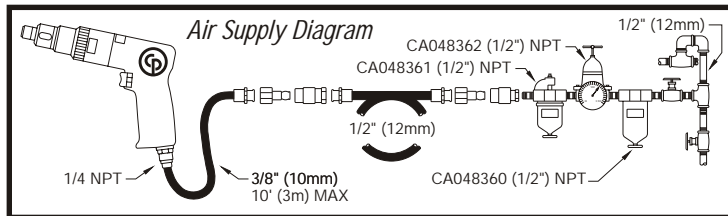

CP780/CP781 Screwdriver

Index No.	Part No.	Description	No. Req'd.
1	C148855	Ring-Retaining	3
2	C148856	Washer	1
3	C148857	Spring	1
4	C148858	Retainer-Ball	1
5	C148859	Cover-Adjustment	1
6	C148860	Housing-Clutch	1
7	C148861	Spacer	1
8	C148862	Nut-Adjustment	1
9	C148863	Washer	1
10	C148864	Spring (Standard)	1
	C149407	Spring (Hard) (800 RPM)(781)	1
11	C148865	Washer	1
12	C148866	Ball-Steel	4
13	C148867	Carrier-Clutch	1
14	S000821	Ball-Steel .125" dia.	1
15	C148868	Spindle-Cam	1
16	C148869	Wiper	1
17	C148870	Ring-Retaining	1
18	C148871	Dog-Drive	1
19	C148883	Nut-Clamp(800 RPM)(781)	1
	C148872	Nut-Clamp(1800 RPM)	1
20	S014490	Bearing-Ball	1
21	CA146091	Washer	1
22	KF137282	Gear-Internal(800 RPM)(781)	2
	KF137282	Gear-Internal(1800 RPM)	1
23	C148873	Pin-Guide	1
24	C148874	Spring	1
25	C148884	Carrier-Second Reduction (Includes Pins) (800 RPM)(781)	1
	CA146172	Gear-Idler (Includes Bushing) (800 RPM)(781)	6
	KF137281	Gear-Idler (Includes Bushing) (1800 RPM)	3
27	CA146120	Spindle-First Reduction (Includes Pins) (800 RPM)(781)	1
	C148875	Spindle-Output (Includes Pins) (1800 RPM)	1
28	CA146121	Gear-Pinion (800 RPM)(781)	1
29	CA146095	Spacer	1
30	S025101	Bearing-Ball	2
31	CA146096	Plate-Rear End	2
32	CA146097	Rotor	1
33	CA145709	Blade Set-Rotor	5
34	CA146098	Liner	1
35	KF131295	Pin-Liner Dowel	1
36	KF137287	Ring-Retaining	1
37	CA146099	Gasket-Motor	1
38	CA146100	Housing-Motor	1
39	CA146113	Pin-Roll	1
40	CA146101	Screw	1
41	CA146102	Button-Throttle	1
42	CA146103	Throttle-Valve	1
43	CA146104	Lever-Reverse	1
44	CA146105	Cushion-Rubber	1
45	CA146106	Ball-Steel	1
46	CA148589	O-Ring (781)	1
47	CA146108	Bushing-Reverse Valve	1
48	CA146107	O-Ring	1
49	CA146109	Throttle-Valve	1
50	P083076	O-Ring-007	1
51	CA146110	Deflector-Exhaust	1
52	KF131927	Screw-Self Tapping	2
53	CA146111	Bushing-Air Inlet	1
54	CA146112	Screen	1
55	C148876	Ball-Steel	4
57	CA146619	Decal-Safety	1
58	CA146589	Regulator-Forward Assembly	1