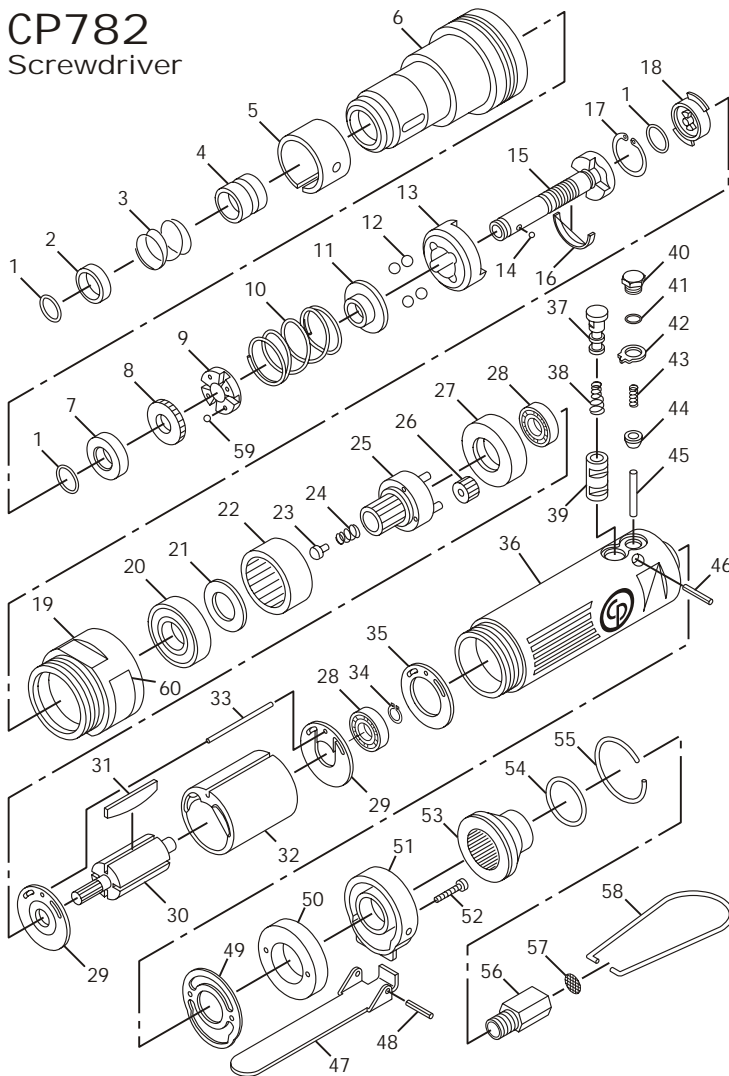

CP782 Screwdriver

Index No.	Part No.	Description	No. Req'd.
1	C148855	Ring-Retainer	3
2	C148856	Washer	1
3	C148857	Spring-Retainer	1
4	C148858	Retainer-Ball	1
5	C148859	Cover-Adjustment	1
6	C148860	Housing-Clutch	1
7	C148861	Spacer	1
8	C148862	Nut-Adjustment	1
9	C148863	Washer	1
10	C148864	Spring (Standard)	1
11	C148865	Washer-Thrust	1
12	C148866	Ball-Steel .125" Dia.	4
13	C148867	Clutch-Carrier	1
14	S000821	Ball-Steel	1
15	C148868	Spindle-Cam	1
16	C148869	Wiper	1
17	C148870	Ring-Retaining	1
18	C148871	Dog-Drive	1
19	C148872	Nut-Clamp	1
20	S014490	Bearing-Ball	1
21	C148803	Plate-Steel	1
22	KF137282	Gear-Internal	1
23	C148873	Pin-Guide	1
24	C148874	Spring-Guide Pin	1
25	C148875	Carrier (Includes Index No. 61)	1
26	KF137281	Gear-Idler (Includes Index No. 62)	3
27	CA146095	Spacer	1
28	S025101	Bearing-Ball	1
29	CA146096	Plate-Rear-End	2
30	CA146097	Rotor	1
31	CA145709	Blade-Rotor	5
32	CA146098	Liner	1
33	KF131295	Pin-Liner Dowel	1
34	KF137287	Ring-Retainer	1
35	CA146099	Gasket-Motor	1
36	C148783	Housing-Motor (Includes Bushing)	1
37	C148787	Valve-Reverse	1
38	C148793	Spring-Reverse	1
39	C148788	Bushing-Reverse Valve	1
40	C148804	Screw-Valve	1
41	P083071	O-Ring -011	1
42	C148794	Retainer-Reverse	1
43	C136940	Spring-Valve	1
44	C148786	Valve	1
45	C148785	Pin-Valve	1
46	KF137213	Pin-Roll	1
47	C148784	Lever-Throttle	1
48	C114089	Pin-Roll	1
49	C148792	Gasket-Housing	1
50	C148805	Muffler	1
51	C148791	Cap-Housing	1
52	C148800	Screw	2
53	KF125475	Sleeve-Exhaust	1
54	C148789	O-Ring	1
55	P092536	O-Ring -020	1
56	C148790	Bushing-Air Inlet	1
57	CA146112	Screen	1
58	C148806	Hanger	1
59	C148876	Ball-Steel	4
60	CA146619	Decal-Safety Warning	1
61	C148796	Pin-Idler Gear	1
62	C148797	Bushing-Idler Gear	1