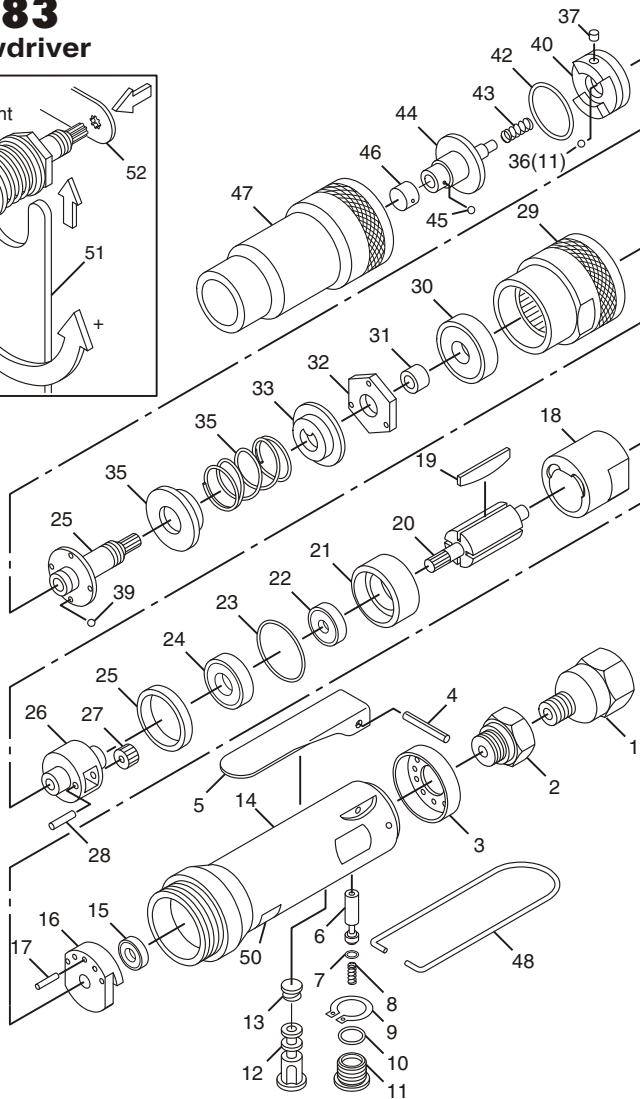

# CP783 Screwdriver

Index No.	Part No.	Description	No. Req'd.
1	C148738	Adapter-1/4 in. NPT	1
2	C148739	Bushing-Air Inlet	1
3	C148740	Deflector-Exhaust	1
4	C114089	Pin-Roll	1
5	KF124508	Lever-Throttle-use C138731	1
6	C148741	Valve-Stem	1
7	P083076	O-Ring-007	1
8	C148742	Spring-Valve	1
9	C148743	Retainer-Reverse	1
10	C148744	O-Ring	1
11	C148745	Screw-Valve	1
12	C148746	Valve-Reverse	1
13	C148747	Spring-Reverse Valve	1
14	C148748	Housing-Motor	1
15	S065754	Bearing-Ball	1
16	C148749	End Plate-Upper	1
17	C148750	Pin	1
18	C148751	Cylinder	1
19	C148752	Blade-Rotor	5
20	C148753	Rotor	1
21	C148754	End Plate-Lower	1
22	S025101	Bearing-Ball	1
23	P092536	O-Ring-020	1
24	C087834	Bearing-Ball	1
25	C148755	Spacer	1
26	C148756	Spindle-Attachment	1
27	C148757	Gear-Idler	2
28	C148758	Pin-Idler Gear	2
29	C158759	Gear-Internal	1
30	C069511	Bearing-Ball	1
31	C148760	Collar	1
32	C148761	Nut-Adjustment	1
33	C148762	Seat-Adjustment Nut	1
34	C148763	Spring-Clutch	1
35	C148764	Seat-Clutch Spring	1
	CA146106	Ball-Steel	14
37	C148765	Plug-Dog	1
38	C148766	Clutch-Spindle	1
39	C148767	Ball-Steel	4
40	C148768	Dog	1
42	C148769	Retainer-Dog	1
43	C148770	Spring-Center	1
44	C148771	Spindle-Output	1
45	S000821	Ball-Steel-.125"dia.	1
46	C148772	Retainer-Ball	1
47	C148773	Clutch-Case	1
48	C148774	Ball	1
50	CA146619	Decal-Safety Warning	1
51	C148775	Wrench-Adjusting	1
52	C148776	Wrench-Stop	1