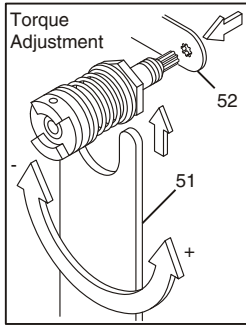

# CP783 Screwdriver

Index No.	Part No.	Description	No. Req'd.
1	C148738	Adapter-1/4 in. NPT	1
2	C148739	Bushing-Air Inlet	1
3	C148740	Deflector-Exhaust	1
4	C114089	Pin-Roll	1
5	KF124508	Lever-Throttle-use C138731	1
6	C148741	Valve-Stem	1
7	P083076	O-Ring-007	1
8	C148742	Spring-Valve	1
9	C148743	Retainer-Reverse	1
10	C148744	O-Ring	1
11	C148745	Screw-Valve	1
12	C148746	Valve-Reverse	1
13	C148747	Spring-Reverse Valve	1
14	C148748	Housing-Motor	1
15	S065754	Bearing-Ball	1
16	C148749	End Plate-Upper	1
17	C148750	Pin	1
18	C148751	Cylinder	1
19	C148752	Blade-Rotor	5
20	C148753	Rotor	1
21	C148754	End Plate-Lower	1
22	S025101	Bearing-Ball	1
23	P092536	O-Ring-020	1
24	C087834	Bearing-Ball	1
25	C148755	Spacer	1
26	C148756	Spindle-Attachment	1
27	C148757	Gear-Idler	2
28	C148758	Pin-Idler Gear	2
29	C158759	Gear-Internal	1
30	C069511	Bearing-Ball	1
31	C148760	Collar	1
32	C148761	Nut-Adjustment	1
33	C148762	Seat-Adjustment Nut	1
34	C148763	Spring-Clutch	1
35	C148764	Seat-Clutch Spring	1
	CA146106	Ball-Steel	14
37	C148765	Plug-Dog	1
38	C148766	Clutch-Spindle	1
39	C148767	Ball-Steel	4
40	C148768	Dog	1
42	C148769	Retainer-Dog	1
43	C148770	Spring-Center	1
44	C148771	Spindle-Output	1
45	S000821	Ball-Steel-.125"dia.	1
46	C148772	Retainer-Ball	1
47	C148773	Clutch-Case	1
48	C148774	Ball	1
50	CA146619	Decal-Safety Warning	1
51	C148775	Wrench-Adjusting	1
52	C148776	Wrench-Stop	1