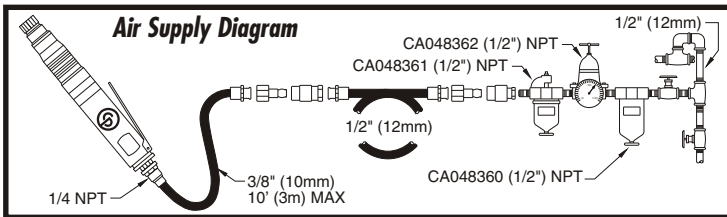

# CP783 Screwdriver

Index No.	Part No.	Description	No. Req'd.
1	C148738	Adapter-1/4 in. NPT	1
2	C148739	Bushing-Air Inlet	1
3	C148740	Deflector-Exhaust	1
4	C114089	Pin-Roll	1
5	KF124508	Lever-Throttle-use C138731	1
6	C148741	Valve-Stem	1
7	P083076	O-Ring-007	1
8	C148742	Spring-Valve	1
9	C148743	Retainer-Reverse	1
10	C148744	O-Ring	1
11	C148745	Screw-Valve	1
12	C148746	Valve-Reverse	1
13	C148747	Spring-Reverse Valve	1
14	C148748	Housing-Motor	1
15	S065754	Bearing-Ball	1
16	C148749	End Plate-Upper	1
17	C148750	Pin	1
18	C148751	Cylinder	1
19	C148752	Blade-Rotor	5
20	C148753	Rotor	1
21	C148754	End Plate-Lower	1
22	S025101	Bearing-Ball	1
23	P092536	O-Ring-020	1
24	C087834	Bearing-Ball	1
25	C148755	Spacer	1
26	C148756	Spindle-Attachment	1
27	C148757	Gear-Idler	2
28	C148758	Pin-Idler Gear	2
29	C158759	Gear-Internal	1
30	C069511	Bearing-Ball	1
31	C148760	Collar	1
32	C148761	Nut-Adjustment	1
33	C148762	Seat-Adjustment Nut	1
34	C148763	Spring-Clutch	1
35	C148764	Seat-Clutch Spring	1
	CA146106	Ball-Steel	14
37	C148765	Plug-Dog	1
38	C148766	Clutch-Spindle	1
39	C148767	Ball-Steel	4
40	C148768	Dog	1
42	C148769	Retainer-Dog	1
43	C148770	Spring-Center	1
44	C148771	Spindle-Output	1
45	S000821	Ball-Steel-.125"dia.	1
46	C148772	Retainer-Ball	1
47	C148773	Clutch-Case	1
48	C148774	Ball	1
50	CA146619	Decal-Safety Warning	1
51	C148775	Wrench-Adjusting	1
52	C148776	Wrench-Stop	1