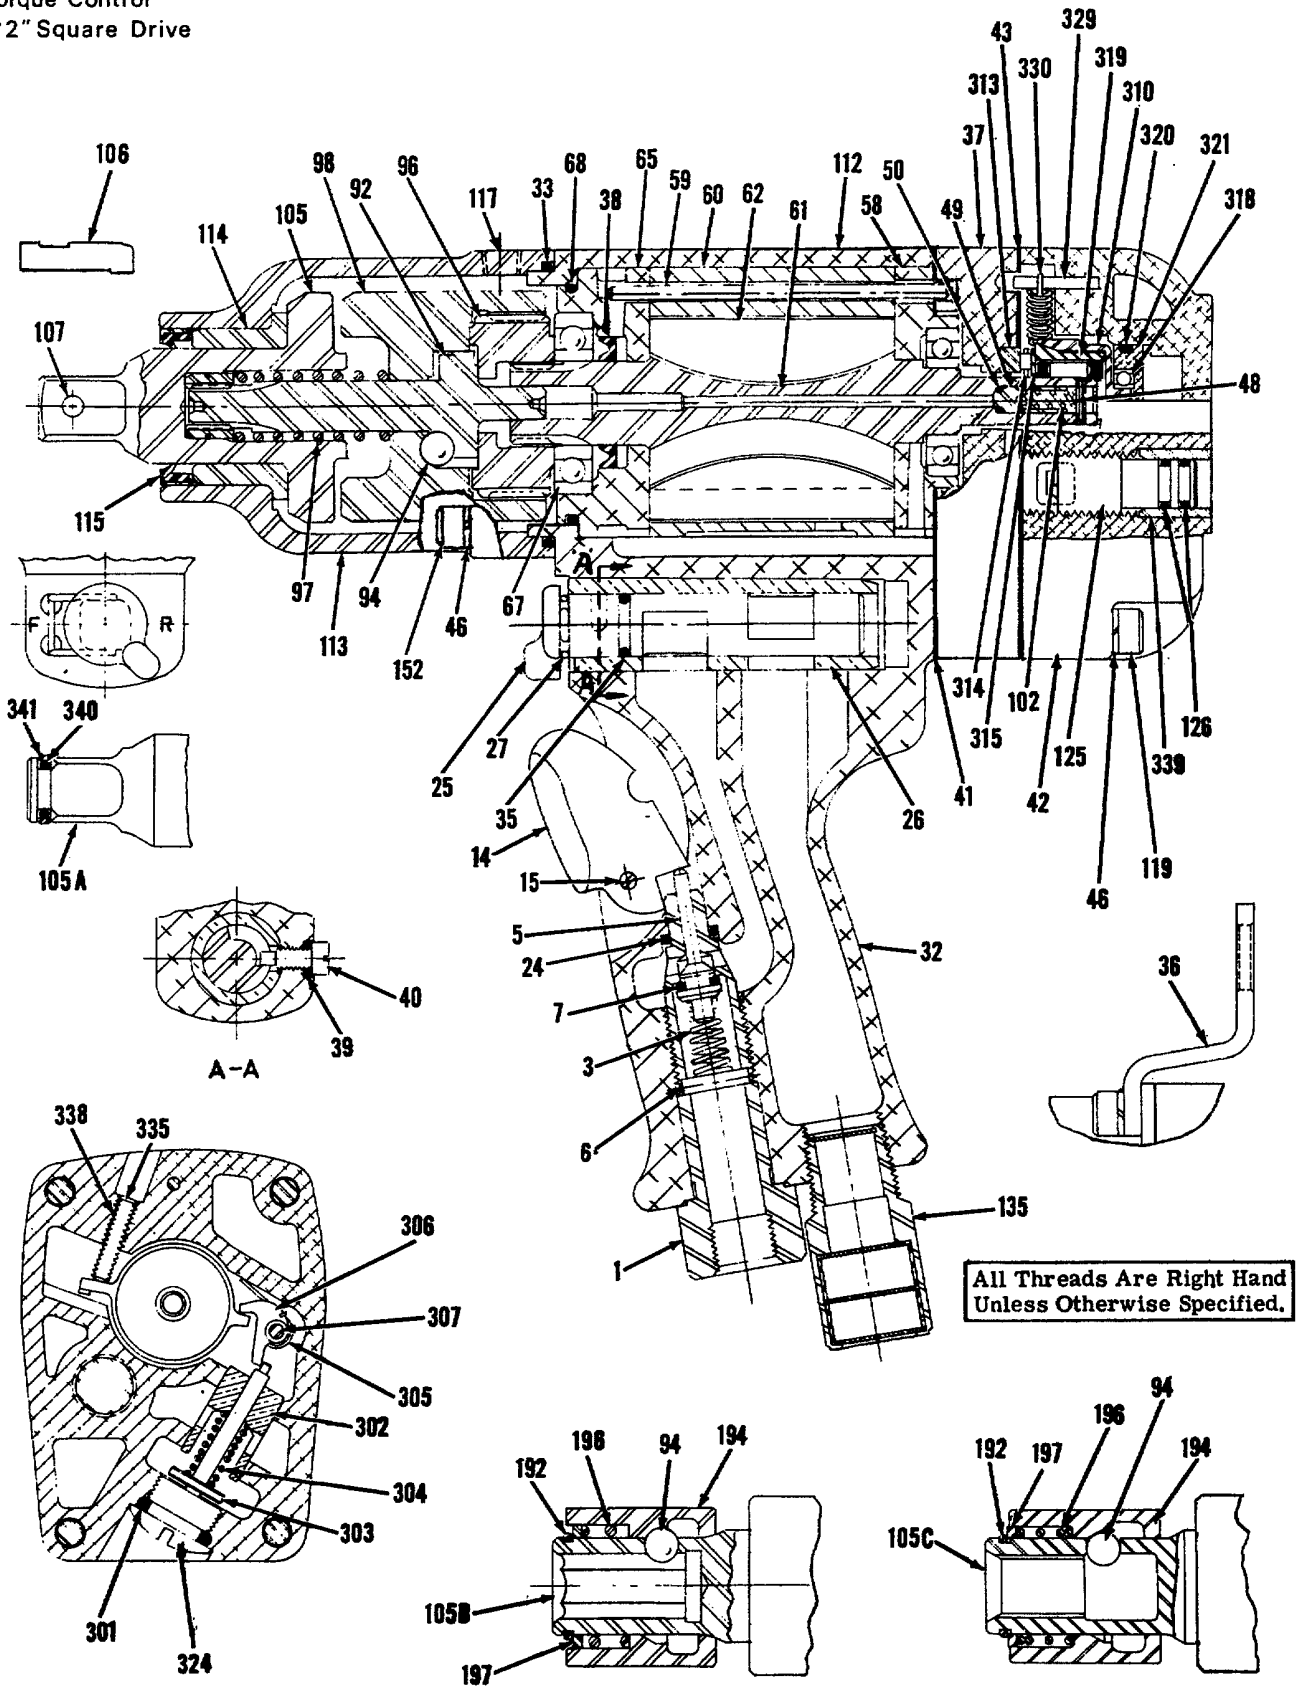

# Impact Wrench

(1 of 2) UP-704

CP-6041 IMPACT WRENCHES Model "A"  
Torque Control  
1/2" Square Drive

## CP-6041 IMPACT WRENCH Model "A" TORQUE CONTROL 1/2" SQUARE DRIVE

Index No.	CP Part No.	Description	No. Reqd
1	C-050603	Bushing-Inlet	1
3	C-037494	Spring-Throttle Valve	1
5	C-043317	Valve-Throttle	1
6	S-017689	Pin-Spring	1
7	C-100129	"O" Ring (-009)	1
14	C-099291	Trigger	1
15	S-014764	Pin-Throttle Trigger	1
24	C-069083	"O" Ring (-010)	1
25	C-127499	Valve-Reverse	1
26	C-127504	Bushing-Reverse Valve	1
27	C-087594	Spring-Lock	1
32	C-127503	Housing-Motor (Incl: No's 26 & 34)	1
33	C-100569	"O" Ring (-033)	1
34	C-127926	Insert-Helicoil	8
35	A-082777	"O" Ring (-012)	1
36	C-127494	Bail-Horizontal	1
37	C-130538	Plate-Torque Housing	1
38	C-090315	Seal-Oil	1
39	S-000268	Lockwasher (#8)	1
40	C-087227	Screw-Stop	1
41	C-130545	Gasket-Motor Housing	1
42	C-130537	Housing-Torque (Incl: No's 302, 329, 338 & 339)	1
43	C-130546	Gasket-Torque Housing	1
46	CA-127043	Lockwasher (M5)	8
48	CA-050293	Pin-Relief Spring	1
49	KF-129129	Valve-Relief	1
50	CA-055009	"O" Ring (-002)	1
54	C-066342	Bearing-Ball	1
58	CA-125656	Plate-Upper End	1
59	C-127746	Pin-Liner Dowel	1
60	C-127482	Liner	1
61	C-134715	Rotor (11T)	1
62	C-127486	Blade-Rotor	6
65	C-134710	End-Lower End	1
67	C-068659	Bearing-Ball	1
68	C-084715	"O" Ring (-030)	1
92	CA-133552	Shaft-Timing	1
94	C-014040	Ball-Steel (1/4" Dia.)	1
96	CA-125661	Coupling	1
97	CA-133555	Spring-Timing Shaft	1
98	CA-133553	Dog	1
102	CA-055282	Spring-Relief Valve	1
105	C-133559	Anvil (1/2 Sq. Dr.) (Incl: No's. 106 & 107)	1
105A	CA-133554	Anvil (1/2" Ring Ret) (Incl: NoS. 340&341)	1