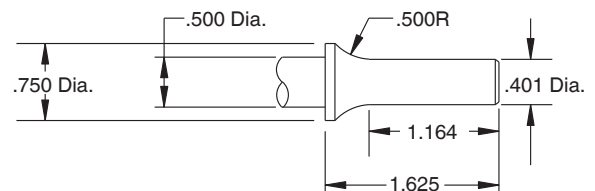

**CHISEL SHANK DIMENSIONS**

<b>Index No.</b>	<b>Part No.</b>	<b>Description</b>	<b>No. Req'd.</b>	<b>Index No.</b>	<b>Part No.</b>	<b>Description</b>	<b>No. Req'd.</b>
1	CA157637	Plate (Valve Disc)	1	11	CA157648	Seat-Front Valve	1
2	CA157638	Pin	2	12	CA157650	Cylinder	1
3	CA157639	Piston	1	13	CA157651	Deflector-Exhaust	1
4	CA157640	Retainer	1	14	CA157652	O-Ring-Valve	1
5	CA157642	Bushing-Valve	1	15	CA157653	O-Ring-Bushing	1
6	CA157643	Valve-Throttle	1	16	CA157659	Housing-Handle (Cast-In Logo)	1
7	CA157644	Trigger	1		CA156894	Decal-Warning (Not Shown)	1
8	CA157645	Spring-Throttle	1				
9	CA157646	Seat-Rear Valve	1				
10	CA157647	Valve-Washer	1				